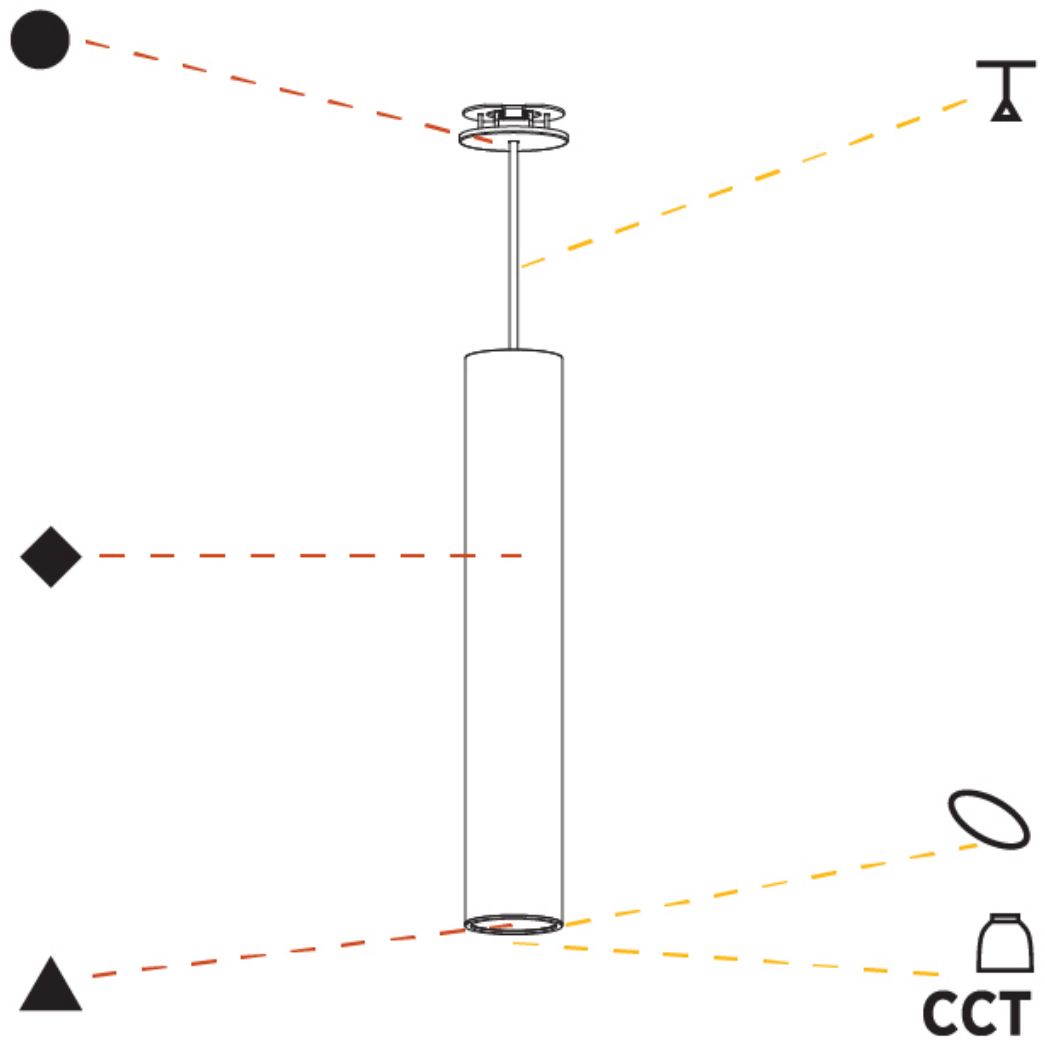

HANGOVER MONOPOINT RECESSED CANOPY SUSPENSION

A300162-

PROJECT
TYPE
SPECIFIER
QUANTITY
DATE